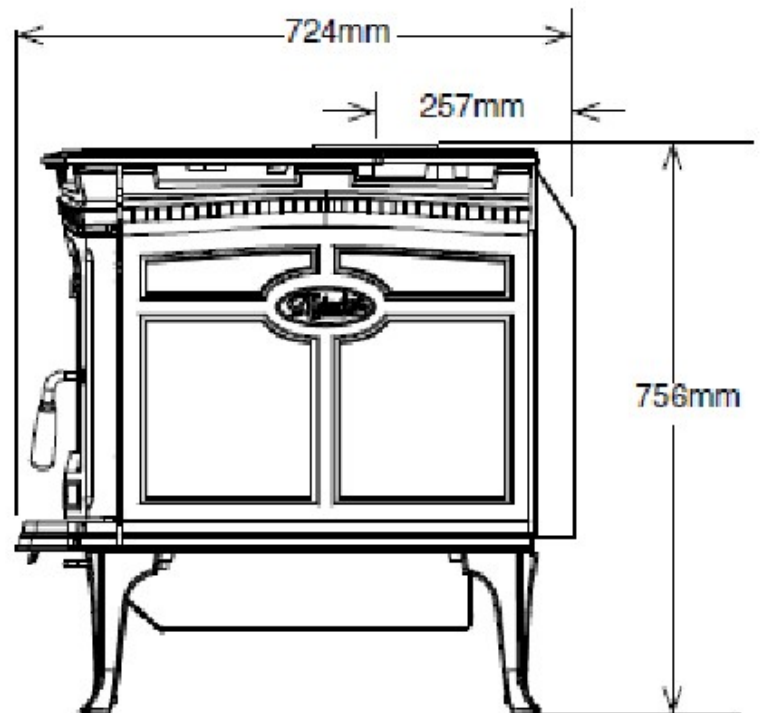

## Clearances

Rear 100mm  
Side 375mm  
Corner 200mm

Heats 250m<sup>2</sup>  
Efficiency 4 Star (67%)  
Emissions 4.5 Star (1.1 grms)