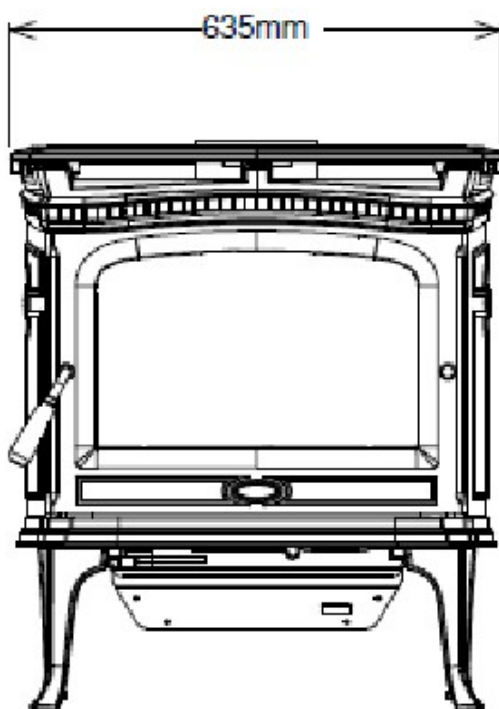

## Clearances

Rear 100mm  
Side 375mm  
Corner 200mm

Heats 250m<sup>2</sup>  
Efficiency 4 Star (67%)  
Emissions 4.5 Star (1.1 grms)